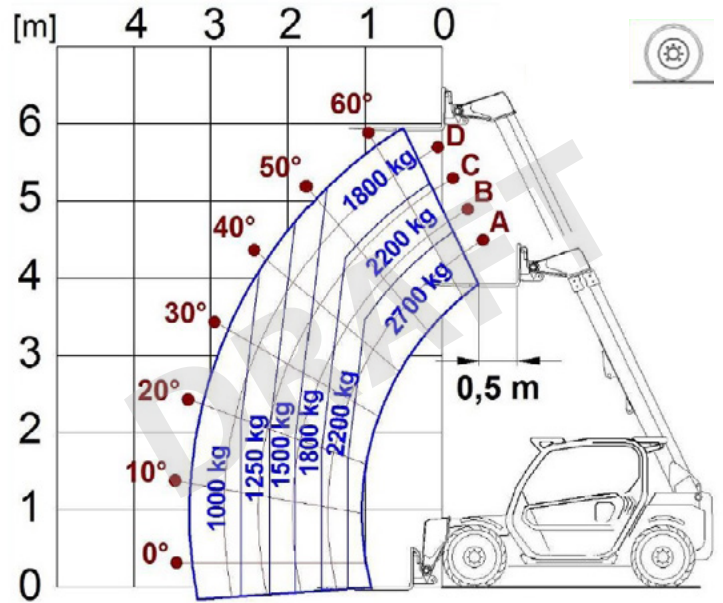

Compact Telehandlers

TF27.6

PERFORMANCE AND FEATURES	TF27.6		
Performance			
Total unladen weight (kg)	4850		
Maximum capacity (kg)	2700		
Lifting height (m)	5,9		
Maximum reach (m)	3,3		
Maximum operating height (m)	4,6		
Maximum operating reach (m)	1,2		
Capacity at maximum height (kg)	1800		
Capacity at maximum reach (kg)	1000		
Lateral boom movement (mm)	-		
Tilting correction (%)	-		
Boom sections	2		
PowerTrain			
Turbo motor	KOHLER KD2504 TCR		
Displacement/cylinders	2500/4		
Engine Power (kW/HP)	55,4/75,1		
Anti-pollution technology	STAGE V, DOC +DPF		
Reversible fan	-		
Maximum speed (km/h)	40		
Fuel tank (l)	70		
AdBlue tank (l)	-		
Hydrostatic transmission	Top - 1V		
EPD	●		
Auto-revving joystick	-		
Axles - Reducers	Axial, Epicyclic		
Machine brakes	Dry disc		
Automatic parking brake	●		
Hydraulic			
Hydraulic pump	Gear + FS		
Flow rate/pressure (l/min - bar)	95-210		
Hydraulic tank	70		
Hydraulic outlet at the top of the boom	●		
Rear hydraulic outlets	○		
Cab			
Cab configuration	ECO		
ASCS Adaptive Stability Control System	Light		
FOPS LIV II cab	●		
ROPS cab	●		
Cab commands	Electronic joystick		
Tilting Cab	-		
Reverse shuttle	Finger touch		
Configuration			
Cab suspension	-		
Boom suspension	○		
Suspension on axles	-		
Work headlights on cab	○		
Sun blind	○		
Tac-lock	●		
Provision for a platform	○		
Two floating forks	●		
Inching-Control	●		
Four-wheel drive	●		
Four-wheel steering	●		
Three steering modes	●		
Standard tyres	12.0/75-18 12PR		
Optional tyres	300/80-15.3" 141A8		
Stabilisers	-		
Turret rotation	-		
Type approval as an agricultural tractor	○		
Approval with PNEUMATIC braking	-		
Approval with HYDRAULIC braking	○		
PTO	-		
3-point linkage	-		

- Not Available
● Standard
○ Optional

TF27.6

Dimensions

	TF27.6		
A (mm)	3910		
B (mm)	820		
C (mm)	2450		
D (mm)	640		
E (mm)	3495		
F (mm)	270		
H (mm)	1860		
M (mm)	1010		
P (mm)	1960		
R (mm)	3370		
S (mm)	4200		
Z (mm)	850		