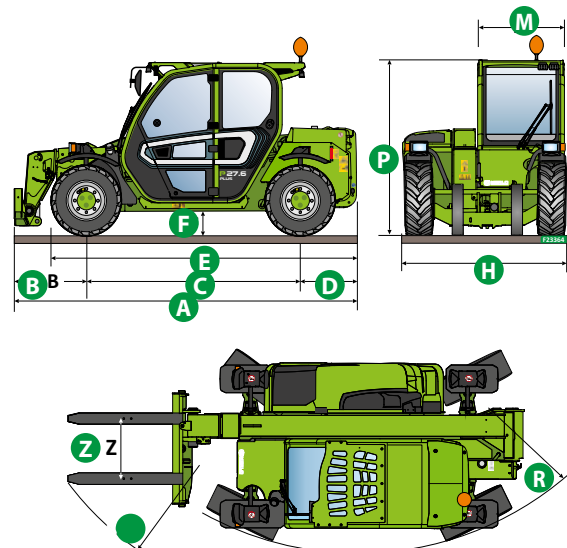

Compact Telehandlers

TF27.6

PERFORMANCE AND FEATURES	TF27.6		
Performance			
Total unladen weight (kg)	4850		
Maximum capacity (kg)	2700		
Lifting height (m)	5,9		
Maximum reach (m)	3,3		
Maximum operating height (m)	4,6		
Maximum operating reach (m)	1,2		
Capacity at maximum height (kg)	1800		
Capacity at maximum reach (kg)	1000		
Lateral boom movement (mm)	-		
Tilting correction (%)	-		
Boom sections	2		
PowerTrain			
Turbo motor	KOHLER KD2504 TCR		
Displacement/cylinders	2500/4		
Engine Power (kW/HP)	55,4/75,1		
Anti-pollution technology	STAGE V, DOC +DPF		
Reversible fan	-		
Maximum speed (km/h)	40		
Fuel tank (l)	70		
AdBlue tank (l)	-		
Hydrostatic transmission	Top - 1V		
EPD	●		
Auto-revving joystick	-		
Axles - Reducers	Axial, Epicyclic		
Machine brakes	Dry disc		
Automatic parking brake	●		
Hydraulic			
Hydraulic pump	Gear + FS		
Flow rate/pressure (l/min - bar)	95-210		
Hydraulic tank	70		
Hydraulic outlet at the top of the boom	●		
Rear hydraulic outlets	○		
Cab			
Cab configuration	ECO		
ASCS Adaptive Stability Control System	Light		
FOPS LIV II cab	●		
ROPS cab	●		
Cab commands	Electronic joystick		
Tilting Cab	-		
Reverse shuttle	Finger touch		
Configuration			
Cab suspension	-		
Boom suspension	○		
Suspension on axles	-		
Work headlights on cab	○		
Sun blind	○		
Tac-lock	●		
Provision for a platform	○		
Two floating forks	●		
Inching-Control	●		
Four-wheel drive	●		
Four-wheel steering	●		
Three steering modes	●		
Standard tyres	12.0/75-18 12PR		
Optional tyres	300/80-15.3" 141A8		
Stabilisers	-		
Turret rotation	-		
Type approval as an agricultural tractor	○		
Approval with PNEUMATIC braking	-		
Approval with HYDRAULIC braking	○		
PTO	-		
3-point linkage	-		

- Not Available
● Standard
○ Optional

TF27.6

Dimensions

	TF27.6		
A (mm)	3910		
B (mm)	820		
C (mm)	2450		
D (mm)	640		
E (mm)	3495		
F (mm)	270		
H (mm)	1860		
M (mm)	1010		
P (mm)	1960		
R (mm)	3370		
S (mm)	4200		
Z (mm)	850		